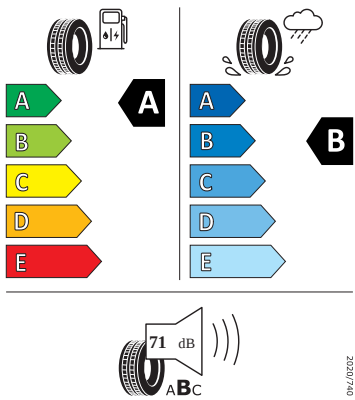

2020/740

- Goodyear 205/60 R16

GOODYEAR

546288

205/60R16 92 V

C1

2020/740